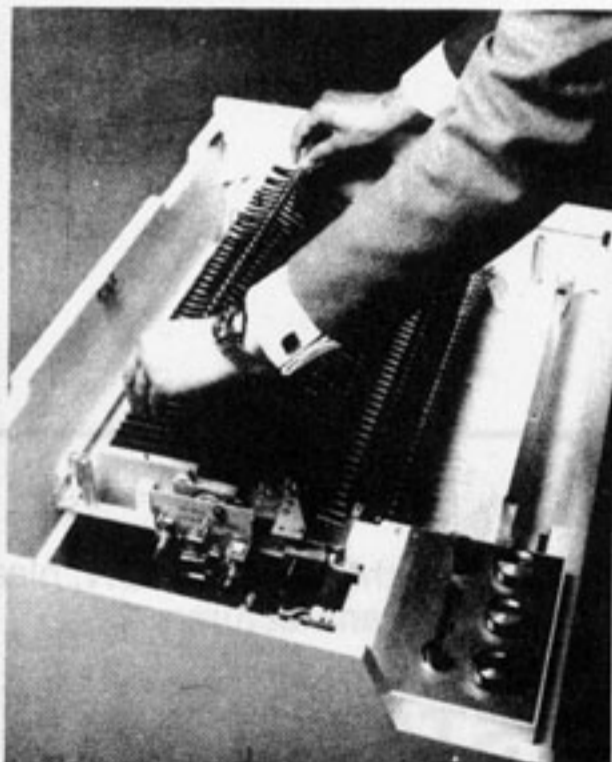

CONSTRUCTION

The mechanism is assembled on a robust metal frame and housed in a strong wood cabinet. The lid is clipped into position and is easily removable for instant access to the mechanism which facilitates quick tape frame changes. A 35 note piano type keyboard is provided for easy operation and on the left hand side is the control panel comprising ON/OFF Switch, Track Selector, Volume and Pre-fade listen Controls and Tape Speed Control. The Power Unit and Amplifier are of sturdy construction and the audio output is isolated via a one-to-one output transformer to avoid earth loop.

OPERATION

The keys on the piano keyboard control individual sounds. Many of the keys combine to form a related sequence. For instance, with the motor car effects adjacent keys pressed in sequence provide CAR-DOOR SLAM, START, TICK-OVER, DRIVE OFF, CONSTANT RUNNING, APPROACH, RECEDE, APPROACH AND STOP, TYRE SQUEAL. Similarly, for Aircraft a sequence can provide for TAXI, TAKE OFF, CONSTANT FLIGHT, LANDING, WHEEL SKID, REVERSE THRUST ETC. With a little programme preparation the required sounds can be available at finger tip readiness for instantaneous reproduction. This is a great step forward from record-library manipulation. By simple operation the necessary sound effects can be fitted exactly to any film sequence, video tape or direct broadcasting without any intermediate process.

Where conventional re-recording or dubbing techniques are preferred the 400 FX can be used as a readily available source of sound effects for track laying.

Playing time for each tape is 8 seconds, immediately repeatable when the key is released. Should the key be held down for longer than 8 seconds no damage will occur as the tape drive will slip until the key is released.