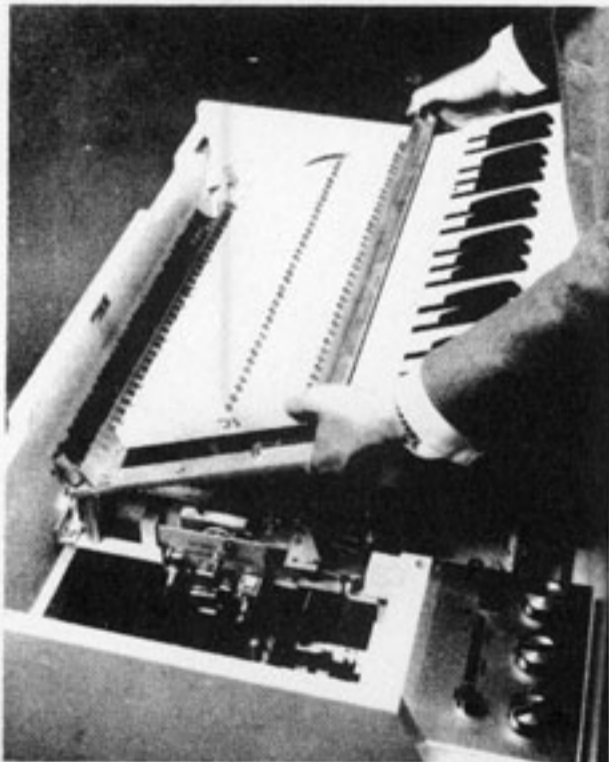

DATA SUMMARY

Power Supply:	100V to 250V, 50Hz to 60Hz, single phase. Consumption peak 100VA.
Channel Output:	Single output balanced. OdBm into 600 ohms, permitting + 8dBm peaks.
Signal to Noise Ratio:	At Maximum gain, 35 heads — 60dB Ref: 0dB.M
Tape Width:	3/8" triple track or 1/4" (with special tape guides).
Tape Velocity:	Normal 7 1/2 ips. Variable speed range $\pm$ 20%.
Drive System:	Capstan and servo-corrected d.c. shunt motor. SMS2 type variable Capstan Control.
Wow and Flutter:	Better than 0.2% total r.m.s.
Distortion:	Better than 2% total harmonic at + 8 dBm.
Connector:	Power supply lead with Cannon XLR-LNE-11C. Headphone output: British Post Office tip ring sleeve jack. Channel output: Cannon XLR-3-31
Size:	34" (86cm) HIGH 34" (86cm) WIDE 22" (56cm) DEEP.
Weight:	112 lbs. (55Kgs.)

SOUND EFFECTS — AVAILABLE in the following main groups

Aircraft	Crowds	Insects	Telephone
Animals	Doors	Marine	Traffic
Babies	Footsteps	Motor Vehicles	War
Bells	Fighting	Office	Water
Birds	Fires	Prison	Weather
Clocks	Household	Sports	Miscellaneous Groups
Crashes	Industrial	Trains	

— AND, OF COURSE, THE COMPLETE RANGE OF NOVATRON MUSICAL TAPES

1