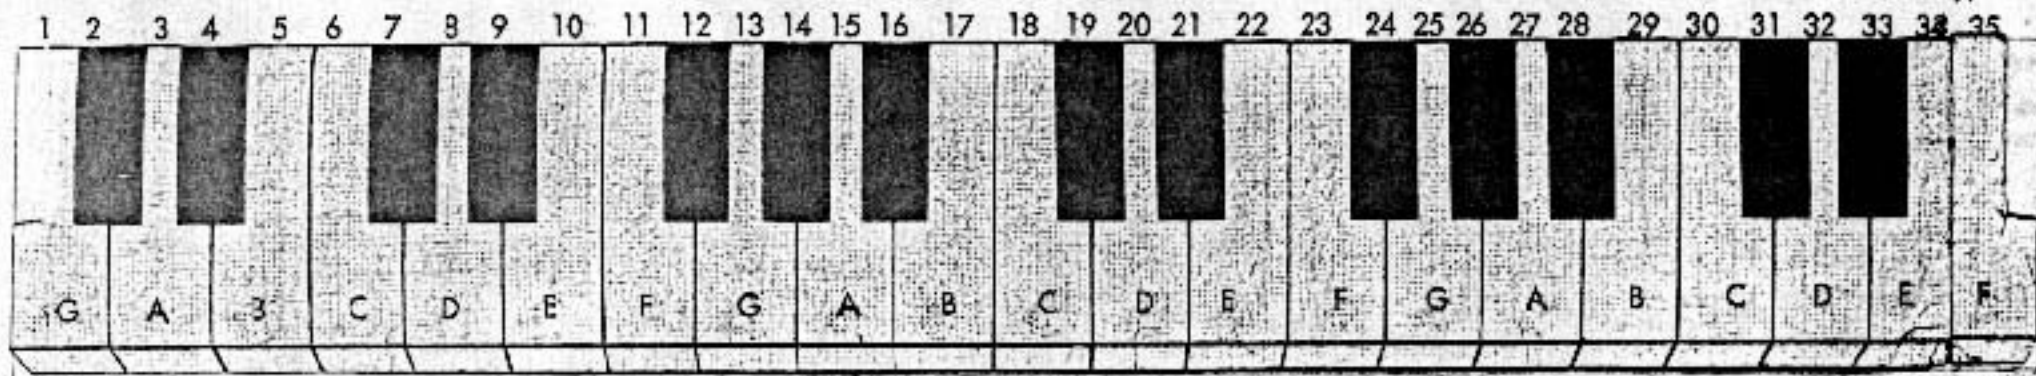

TAPE FRAME ORDER SHEET Right/Left hand Keyboard M400/MK5 (delete as necessary)

rack 1 2 3 4 5 6 7 8 9 10 11 12 13 14 15 16 17 18 19 20 21 22 23 24 25 26 27 28 29 30 31 32 33 34 35

A

B

C

1 2 3 4 5 6 7 8 9 10 11 12 13 14 15 16 17 18 19 20 21 22 23 24 25 26 27 28 29 30 31 32 33 34 35

This section contains three musical staves labeled A, B, and C. Each staff has a horizontal line and vertical tick marks corresponding to the 35 keys. The staves are currently empty.

TAPE FRAME ORDER SHEET Right/Left hand Keyboard M400/MK5 (delete as necessary)